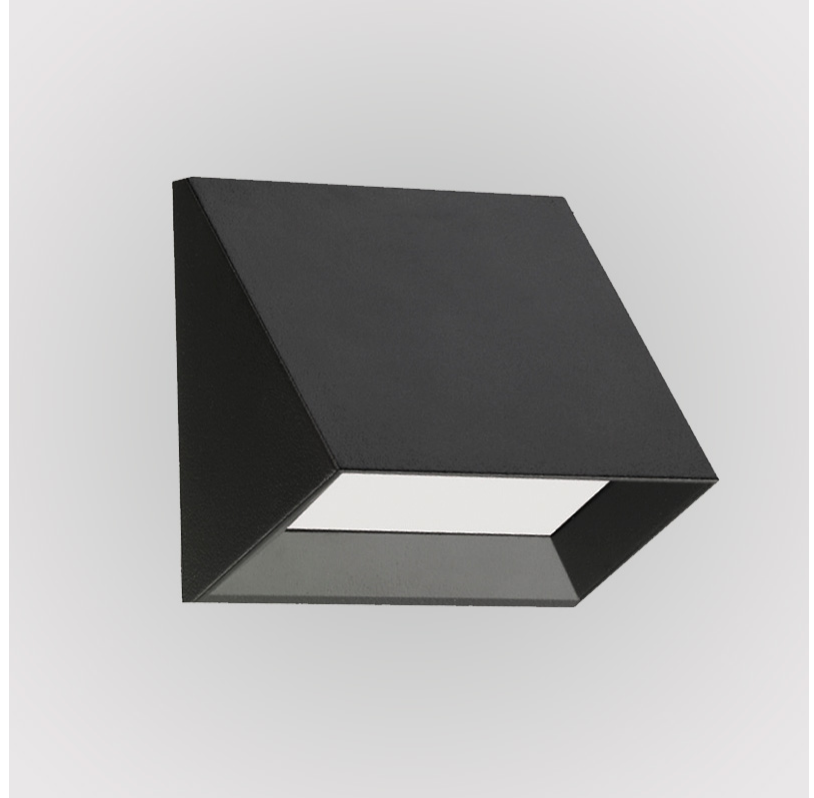

GENERAL

Series: Apply
Subseries: Apply Mini
Brand: Side
Division: Exterior
Mounting Type: Surface
Mounting Location: Wall
Subcategory: Wall Effect

PHYSICAL

Shape: Abstract
Length (mm): 120
Length (in): 4 ¾
Height (mm): 120
Height (in): 4 ¾
Extension (mm): 105
Extension (in): 4 ⅞
Light Distribution: Direct
Weight (kg): 0.75
Weight (lbs): 1.65
Diffuser: Frosted tempered glass
Gasket: Silicon rubber
Fixture Finish: [BLK](#) / [BRN](#) / [GRY](#)
Fixture Material: Aluminum Die Cast

ELECTRICAL

Lamp Type: LED (Zhaga Standard)
Input Wattage (W): 8.2
Total Output Wattage (W): 7.2
Dimming: Non-Dimmable
Driver Included: Yes
Driver Location: Integrated
Driver Type: Constant Current - 120Vac
Driver Class: Class 2
Input Voltage (V): 120 - 277
Constant Current (mA): 350
Upon Request: (Not included - see components [IP65 or higher enclosure to be supplied by others]) Remote: 0-10Vdc dimming / Phase dimming 120Vac only / Non-dimming 120/277Vac

LED

Color Temperature (°K): [3000](#) / [4000](#)
Max. Delivered Lumen (lm): 576.1 / 578
Nominal Lumen (lm): 648 / 648
CRI: >80 CRI
Lamp Life (hrs): 50000

OPTICAL

Beam Angle: Asymmetrical

RATINGS AND CERTIFICATIONS

Certified By: Certified for North American Standards
IP rating: IP65
Bug Rating: B1 U1 G0
Upon Request: Dark Sky Certification

105mm (4 1/8")

0.75kg / 1.65lbs