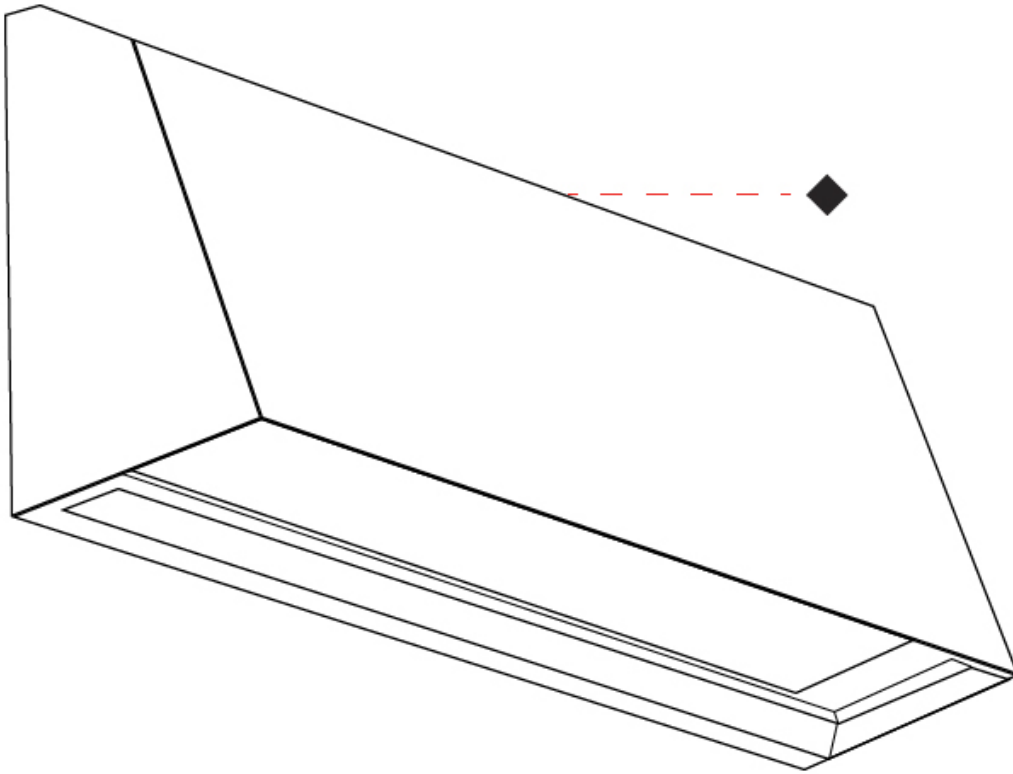

APPLY 1 SURFACE

E10W0074-

PROJECT	_____
TYPE	_____
SPECIFIER	_____
QUANTITY	_____
DATE	_____

E