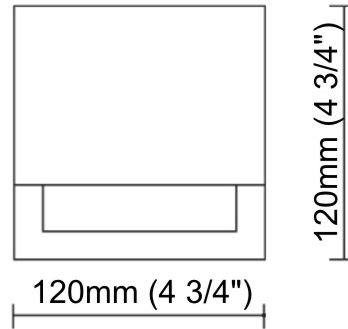

GENERAL

Series: Apply
Subseries: Apply Mini
Brand: Side
Division: Exterior
Mounting Type: Surface
Mounting Location: Wall
Subcategory: Wall Effect

PHYSICAL

Shape: Abstract
Length (mm): 120
Length (in): 4 ¾
Height (mm): 120
Height (in): 4 ¾
Extension (mm): 105
Extension (in): 4 ⅞
Light Distribution: Direct
Weight (kg): 0.75
Weight (lbs): 1.65
Diffuser: Frosted tempered glass
Gasket: Silicon rubber
Fixture Finish: [BLK](#) / [BRN](#) / [GRY](#)
Fixture Material: Aluminum Die Cast

ELECTRICAL

Lamp Type: LED (Zhaga Standard)
Input Wattage (W): 8.2
Total Output Wattage (W): 7.2
Dimming: Non-Dimmable
Driver Included: Yes
Driver Location: Integrated
Driver Type: Constant Current - 120Vac
Driver Class: Class 2
Input Voltage (V): 120 - 277
Constant Current (mA): 350
Upon Request: (Not included - see components [IP65 or higher enclosure to be supplied by others]) Remote: 0-10Vdc dimming / Phase dimming 120Vac only / Non-dimming 120/277Vac

LED

Color Temperature (°K): [3000](#) / [4000](#)
Max. Delivered Lumen (lm): 576.1 / 578
Nominal Lumen (lm): 648 / 648
CRI: >80 CRI
Lamp Life (hrs): 50000

OPTICAL

Beam Angle: Asymmetrical

RATINGS AND CERTIFICATIONS

Certified By: Certified for North American Standards
IP rating: IP65
Bug Rating: B1 U1 G0
Upon Request: Dark Sky Certification

105mm (4 1/8")

0.75kg / 1.65lbs