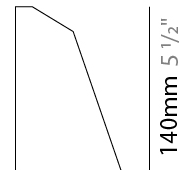

85mm 3 ³/₈"

140mm 5 ¹/₂"