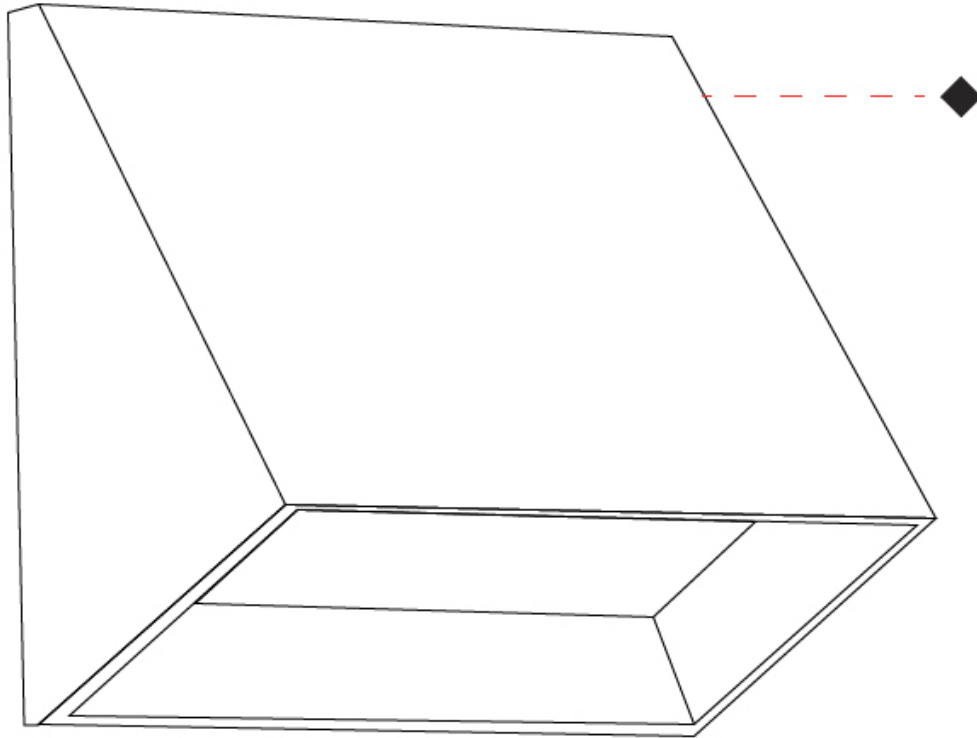

APPLY MINI SURFACE

E10W0076-

PROJECT	_____
TYPE	_____
SPECIFIER	_____
QUANTITY	_____
DATE	_____